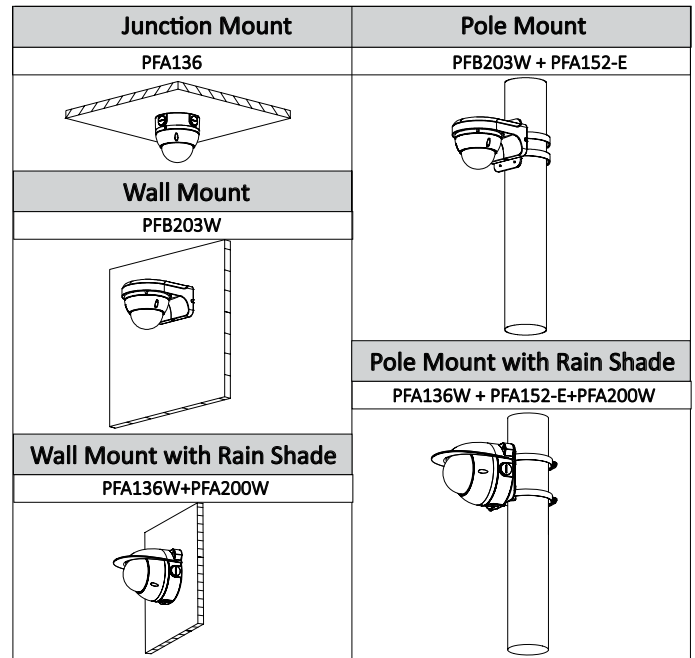

Environmental

Operating Conditions	-40° C ~ +60° C (-40° F ~ +140° F) / Less than 95% RH
Storage Conditions	-40° C ~ +60° C (-40° F ~ +140° F) / Less than 95% RH
Ingress Protection	IP67
Vandal Resistance	IK10

Construction

Casing	Metal
Dimensions	Φ109.9mm×81mm (4.33"×3.19")
Net Weight	0.37kg (0.82lb)
Gross Weight	0.51 kg (1.12lb)

Ordering Information

Type	Part Number	Description	
2MP camera	DH-IPC-HDBW4231EP-AS-0280B-S4	2MP IR Mini Dome Network Camera, WDR,PAL	
	DH-IPC-HDBW4231EN-AS-0280B-S4	2MP IR Mini Dome Network Camera, WDR,NTSC	
	IPC-HDBW4231EP-AS-0280B-S4	2MP IR Mini Dome Network Camera, WDR,PAL	
	IPC-HDBW4231EN-AS-0280B-S4	2MP IR Mini Dome Network Camera, WDR,NTSC	
	DH-IPC-HDBW4231EP-AS-0360B-S4	2MP IR Mini Dome Network Camera, WDR,PAL	
	DH-IPC-HDBW4231EN-AS-0360B-S4	2MP IR Mini Dome Network Camera, WDR,NTSC	
	IPC-HDBW4231EP-AS-0360B-S4	2MP IR Mini Dome Network Camera, WDR,PAL	
	IPC-HDBW4231EN-AS-0360B-S4	2MP IR Mini Dome Network Camera, WDR,NTSC	
	DH-IPC-HDBW4231EP-AS-0600B-S4	2MP IR Mini Dome Network Camera, WDR,PAL	
	DH-IPC-HDBW4231EN-AS-0600B-S4	2MP IR Mini Dome Network Camera, WDR,NTSC	
	IPC-HDBW4231EP-AS-0600B-S4	2MP IR Mini Dome Network Camera, WDR,PAL	
	IPC-HDBW4231EN-AS-0600B-S4	2MP IR Mini Dome Network Camera, WDR,NTSC	
	Accessories (optional)	PFB203W	Wall mount
PFA136		Junction box	
PFA152-E		Pole mount	
PFA200W		Rain shade	

Accessories

Optional: